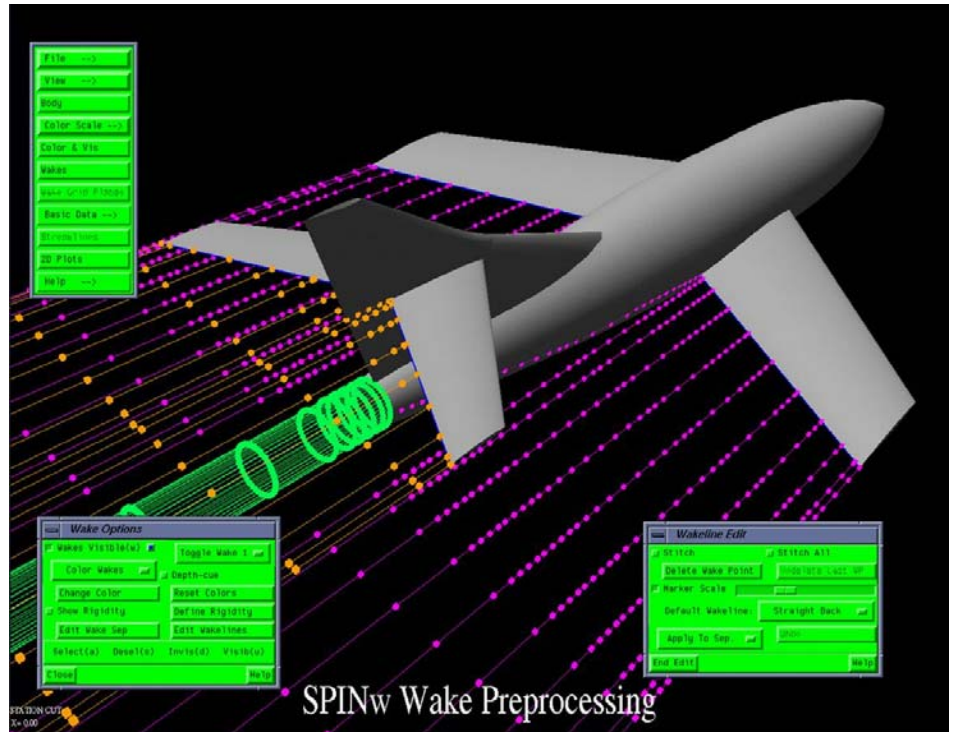

SPIN(w)TM

Pre-processor

SPIN(w)

- Completes VSAERO and USAERO input data
- Basic Data and Boundary Condition Groups
- Wake Definition
- Streamline Data
- Off-body Velocity Scans

AMI Aero, LLC
P. O. Box 25881
Federal Way, WA 98093
Voice: 425.643.9090
Email: info@amiaerollc.com
Website: www.amiaerollc.com